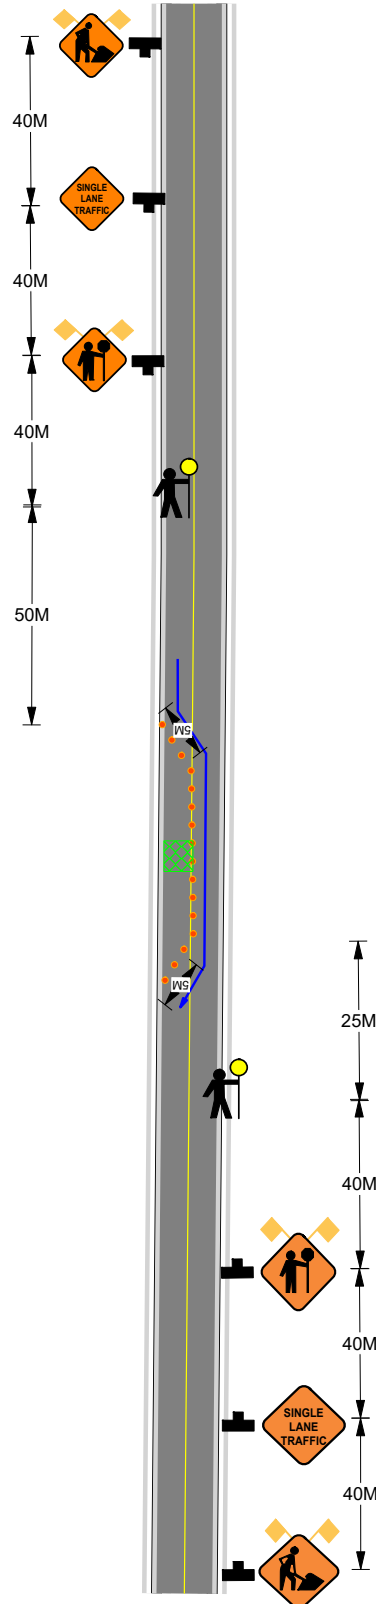

FORTIS BC GAS
 SERVICE INSTALLATION
 6779 CHADSEY ROAD, CHILLIWACK
 JOB3 31163899

NOVEMBER 2020
 HOURS OF OPERATION FROM 7AM TO 5PM
 WORK WILL TAKE 1 DAY TO COMPLETE

NOTE:
 SPEED LIMIT ON CHADSEY ROAD IS 50KM PER HOUR
 ALL SIGNS WILL BE PLACED ON TRIPOD STANDS WITH FLAGS
 ALL SIGNS ON ALL SIDE STREETS WILL BE PLACED ON TRIPOD STANDS WITH FLAGS
 ALL SIDEWALKS - CROSSWALK AND BUS STOPS WILL REMAIN OPEN AT ALL TIMES
 TRAFFIC CONTROL WILL ASSIST WITH DRIVEWAYS EFFECTED BY WORK ZONE CLOSURE

LEGEND

- DIRECTION TRAFFIC FLOW
- NORTH MARKER
- TUBULAR MARKERS
- WORK AREA
- SIGN STANDS
- TRAFFIC CONTROLLER
- BUS STOP
- FLASHING ARROW BOARD TRUCK